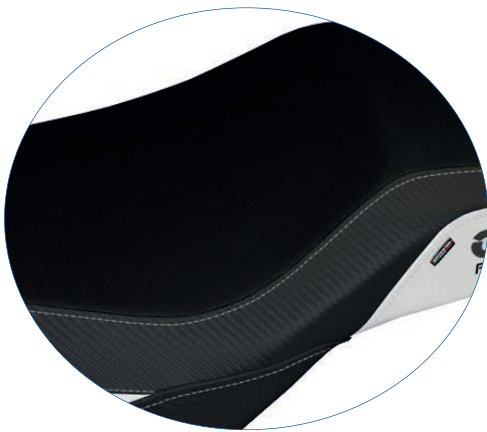

Standard "no seams" version example
esempio versione Standard "no cuciture"**

● *Cover Version / Versione di copertina*