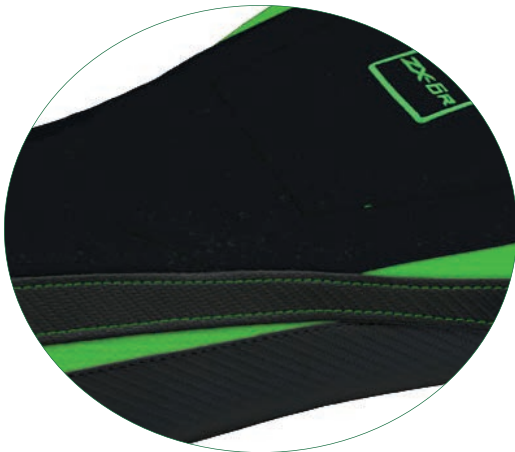

FROM 2019 TO 2020

ST
Standard

UG
UltraGrip

CS
Comfort
System

Standard "no seams" version example*
esempio versione Standard "no cuciture"*

COLOR GREEN WITH LOGO

ST
Standard

KWZX619G-3GN-1

UG
UltraGrip

● **KWZX619T-3GN-1**

CS
Comfort
System

KWZX619A-3GN-1

● Cover Version / Versione di copertina