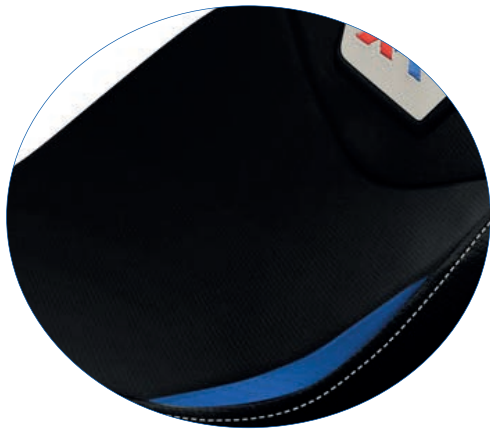

CS
Comfort System

Standard "no seams" version example
esempio versione Standard "no cuciture"**

SPECIAL COLOR HP WITH LOGO

ST
Standard

BS1XR2A1-3HP-1

CS
Comfort System

BS1XR2D1-3HP-1

● *Cover Version / Versione di copertina*