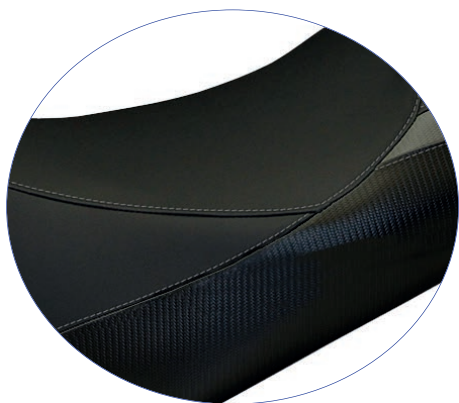

CS
Comfort
System

ST
Standard

FROM 2014 TO 2019

Standard "no seams" version example
esempio versione Standard "no cuciture"**

COLOR GREY WITH LOGO

ST Standard	SVS14P-2GR-1
CS Comfort System	● SVS14PC-2GR-1

● Cover Version / Versione di copertina