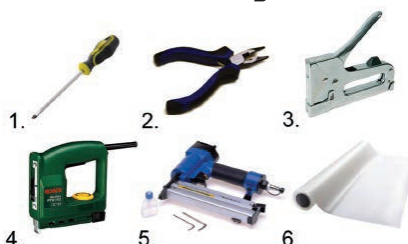

For cleaning the new cover it is recommended to use water and neutral soap, providing to dry the saddle immediately after washing. Velvet effect PVC material, may be a little more delicate than others, if the new coating is made with this material, we recommend that it is not exposed to too much sun, and that it is washed and dried immediately. Even if it is a material suitable for the saddlery, the loss of color and shine could still occur.

Mounting a cover may take between 15 and 20 minutes, for some covers such as the COMFORT SYSTEM type, the assembly can be much longer and complicated. The assembly phases remain the same, however, in the case of COMFORT SYSTEM covers, we suggest you to contact experienced people immediately.

Warnings:

Before starting the installation work of your cover we invite you to use the necessary precautions, use gloves and glasses for removing pins and be very careful when applying staples with the gun. The company declines all responsibility due to accidents caused during the installation of the product.

To start the assembly get:

1) a screwdriver
2) a plier with narrow spouts
3) a manual staple gun or
4) an electric staple gun or
5) a pneumatic staple gun
6) protective film (suggested)