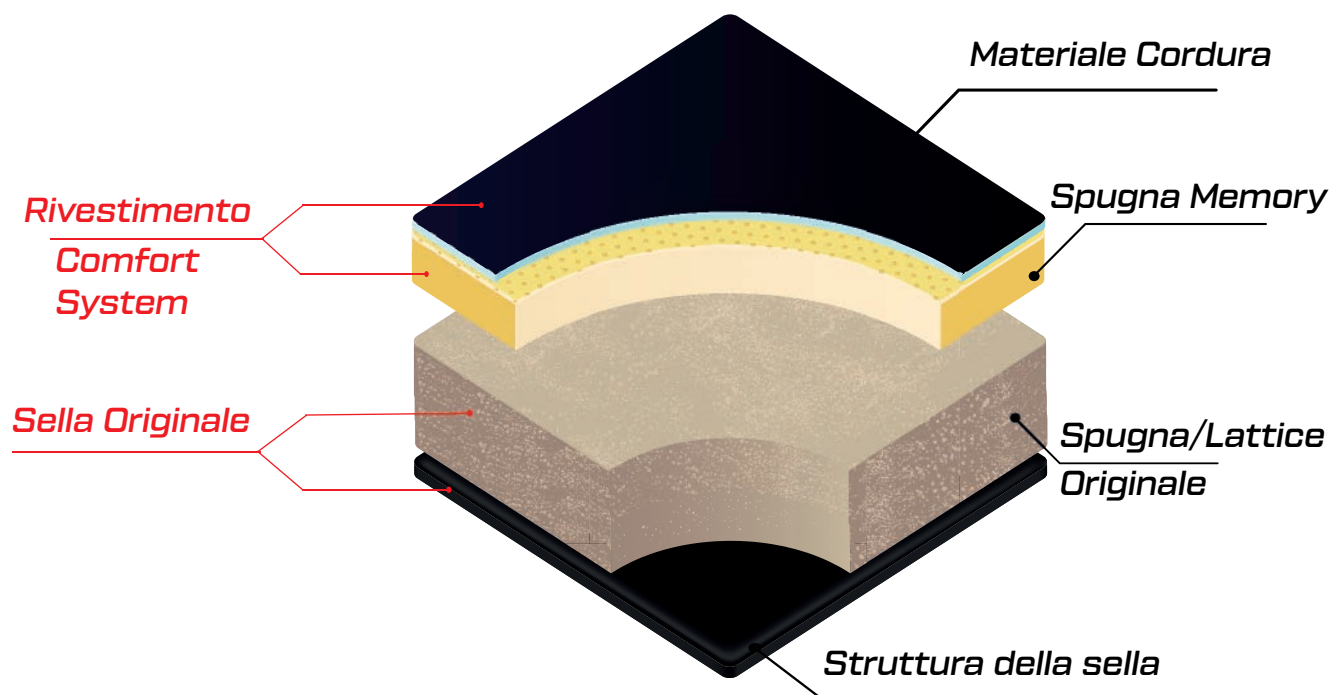

CS

Comfort System Covers

Questo rivestimento utilizza gli stessi materiali della versione standard, ma è inoltre combinato all'interno con una speciale spugna in *lattice memory* di 2,3 cm di spessore.