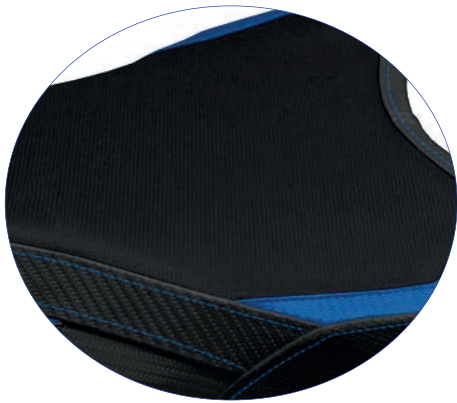

FROM 2008 TO 2010

Standard "no seams" version example*
esempio versione Standard "no cuciture"*

COLOR BLUE WITH LOGO

ST Standard	SGSXR18P1-3BE-1
UG UltraGrip	● SGSXR18Z-3BE-1
CS Comfort System	SGSXR18K-3BE-1

● Cover Version / Versione di copertina