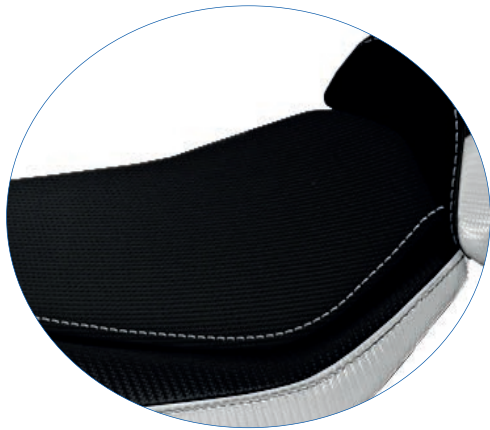

COLOR BLACK WITH LOGO

ST Standard	BR12RB-3BL-3
CS Comfort System	BR12RBC-3BL-3

*COMPATIBLE WITH / COMPATIBILE CON:

BMW R 1200 R (06-14) Standard Saddle / Sella Standard

FROM 2015 TO 2018

ST
Standard

CS
Comfort
System