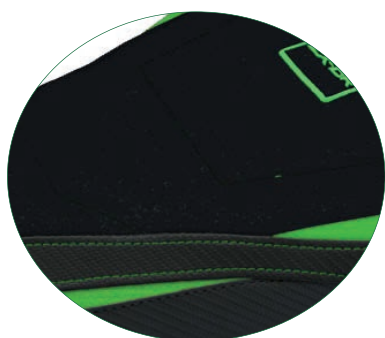

NINJA ZX 10 R

KAWASAKI

FROM 2016 TO 2020

ST
Standard

UG
UltraGrip

CS
Comfort System

Standard & Comfort System
"no seams" version example*
esempio versione *Standard & Comfort System* "no cuciture"*

Comfort System version has different inserts on the passenger seat
la versione *Comfort System* ha inserti differenti nella sella passeggero

COLOR GREEN WITH LOGO

ST Standard	KWZX1R6A-3GN-1
UG UltraGrip	KWZX1R6M-3GN-1
CS Comfort System	KWZX1R6H-3GN-1

● Cover Version / Versione di copertina