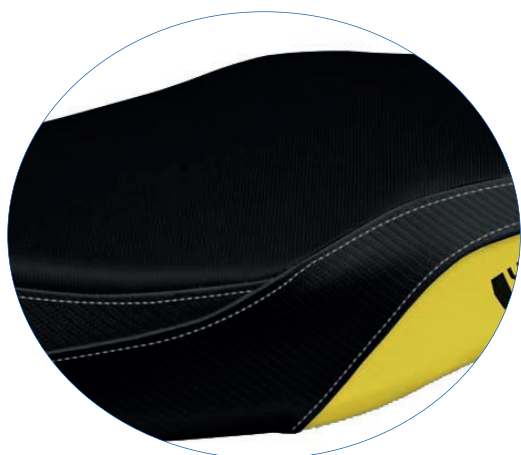

FROM 2016 TO 2020

ST
Standard

CS
Comfort
System

Standard "no seams" version example*
esempio versione *Standard* "no cuciture"*

SPECIAL COLOR YELLOW-WHITE WITH LOGO

ST Standard	YXR7GS-1YLW-2
CS Comfort System	YXRTDS-1YLW-2

● *Cover Version / Versione di copertina*