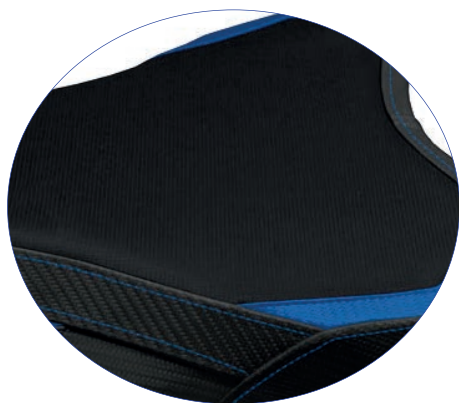

FROM 2006 TO 2007

ST
Standard

UG
UltraGrip

CS
Comfort
System

Standard "no seams" version example
esempio versione Standard "no cuciture"**

COLOR BLUE WITH LOGO

ST Standard	SGSXR06N-3BE-1
UG UltraGrip	● SGSXR06T-3BE-1
CS Comfort System	SGSXR06S-3BE-1

● Cover Version / Versione di copertina