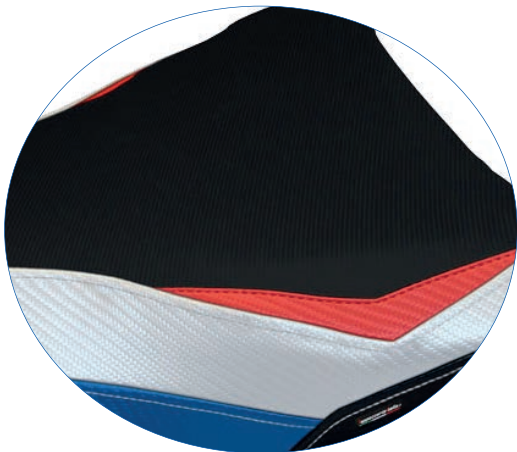

CS
Comfort
System

UG
UltraGrip

ST
Standard

FROM 2009 TO 2011

Standard & Comfort System "no seams" version example*
esempio versione Standard & Comfort System "no cuciture"*

SPECIAL COLOR RED-WHITE-BLUE WITH LOGO

ST Standard	BS11RRAS-2RWB-5
UG UltraGrip	BS11RRGS-2RWB-5
CS Comfort System	BS11RRES-2RWB-5

● Cover Version / Versione di copertina