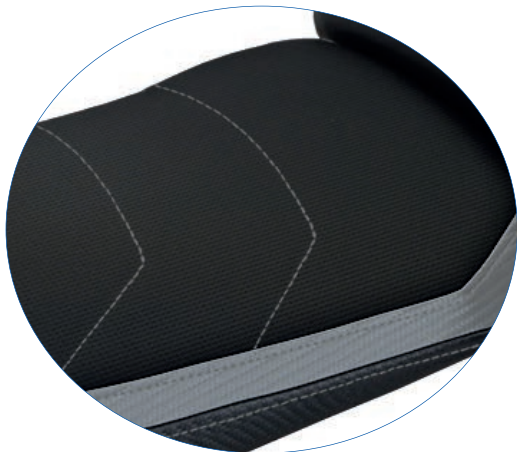

FROM 2015 TO 2017

UG
UltraGrip

CS
Comfort
System

Comfort System version example*
esempio versione Comfort System*

COLOR GREY WITH LOGO

UG
UltraGrip

Y957SU-4GR-1

CS
Comfort
System

Y957R1C-4GR-1

● *Cover Version / Versione di copertina*