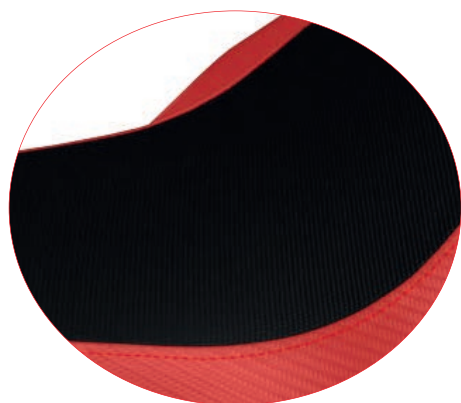

CS
Comfort
System

UG
UltraGrip

ST
Standard

FROM 2019 TO 2021

Standard "no seams" version example*
esempio versione Standard "no cuciture"*

SPECIAL COLOR RED-WHITE WITH LOGO

ST Standard	MVD8LS-6RDW-3
UG UltraGrip	MVD8SS-6RDW-3
CS Comfort System	MVD8DS-6RDW-3

● Cover Version / Versione di copertina