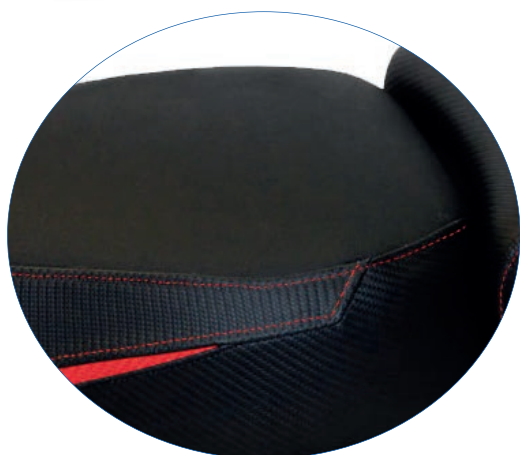

Standard "no seams" version example
esempio versione Standard "no cuciture"**

COLOR RED WITH LOGO

ST
Standard

YST12M-1RD-3

CS
Comfort
System

● **YST12MC-1RD-3**

● *Cover Version / Versione di copertina*

COLOR BLUE WITH LOGO