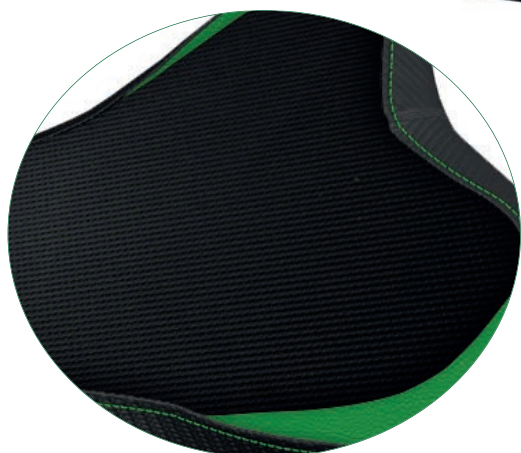

UG
UltraGrip

ST
Standard

FROM 2017 TO 2021

Standard "no seams" version example
esempio versione Standard "no cuciture"**

COLOR GREEN WITH LOGO

ST Standard	KWZ9S-5GN-1
UG UltraGrip	KWZ9S1U-5GN-1

● *Cover Version / Versione di copertina*