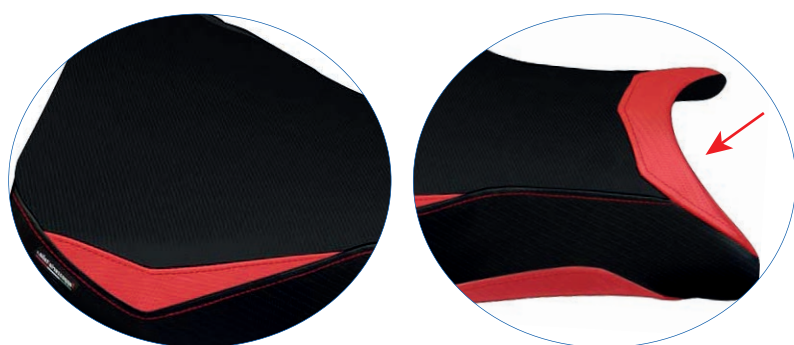

FROM 2012 TO 2014

ST
Standard

UG
UltraGrip

CS
Comfort System

Standard & Comfort System "no seams" version example*
esempio versione Standard & Comfort System "no cuciture" *

COLOR RED WITH LOGO

ST Standard	BS14RRB2-6RD-5
UG UltraGrip	BS14RRIU-6RD-5
CS Comfort System	BS14RRD2-6RD-5

● Cover Version / Versione di copertina