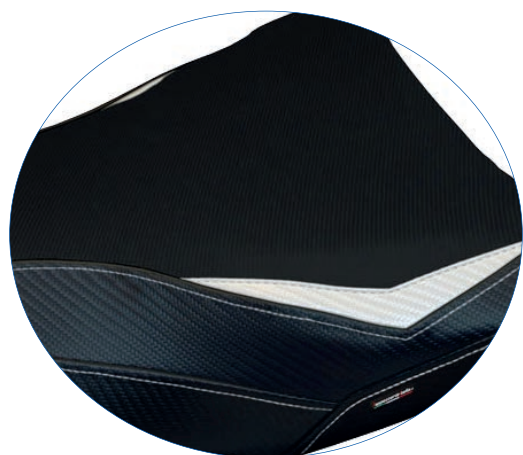

Seat Covers

SCAN ME

<https://www.tappezzeriaitalia.it/BMW>

FROM 2009 TO 2011

ST
Standard

UG
UltraGrip

CS
Comfort System

Standard & Comfort System "no seams" version example*
esempio versione Standard & Comfort System "no cuciture"*