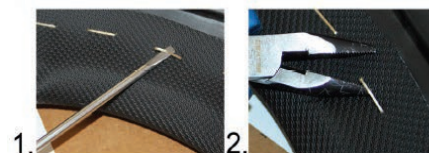

Warnings:

Pay close attention to the staple gun, could accidentally cause injuries, we recommend trying to shoot a few staples on a piece of wood before starting assembly. The motorcycles saddles are made with very hard plastics, piercing the plastic can be difficult if you do not have a suitable gun. It is possible to accomplish the work even with a manual gun, but we highly recommend an electric or compressed air gun. It is important also that the pressure of the gun is not excessive, if the pressure is too much it could cause rips on the cover. When you remove the staples of the old cover you have to pay attention to your fingers, loosen the staples(1.) and then remove them with pliers one at a time (2.).