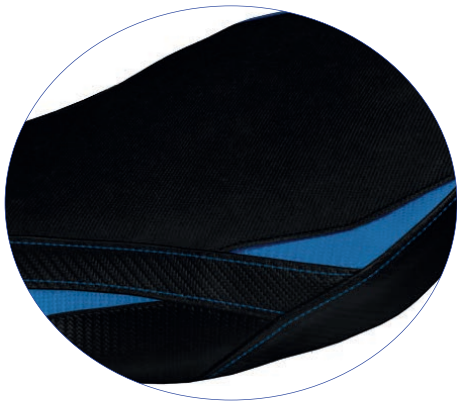

FROM 2017 TO 2021

ST
Standard

UG
UltraGrip

CS
Comfort System

Standard "no seams" version example
esempio versione Standard "no cuciture"**

COLOR BLUE WITH LOGO

ST Standard	SGSXR17E-2BE-1
UG UltraGrip	SGSXR17I-2BE-1
CS Comfort System	SGSXR17P-2BE-1

● Cover Version / Versione di copertina